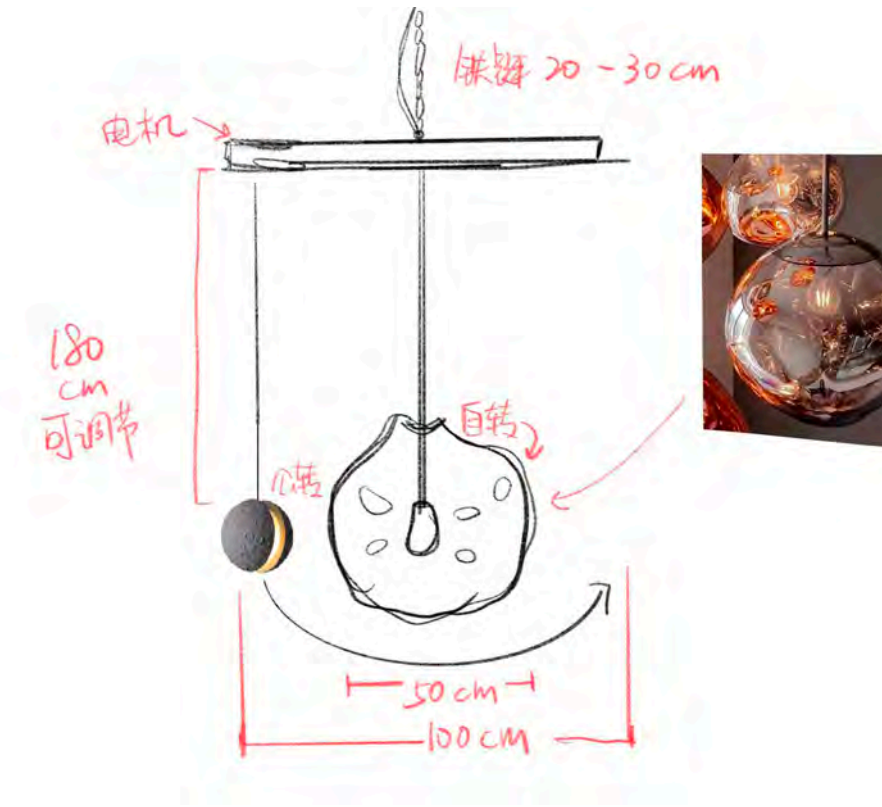

Sketch Up Model, Vray Render, Ground Plan

Research / Lookbook

Sun Kills Moon

Set Decoration Details: Before & After

Sun Eclipse Chandelier Design Process

Rough Sketch

Digital Drafting

Final Outcome