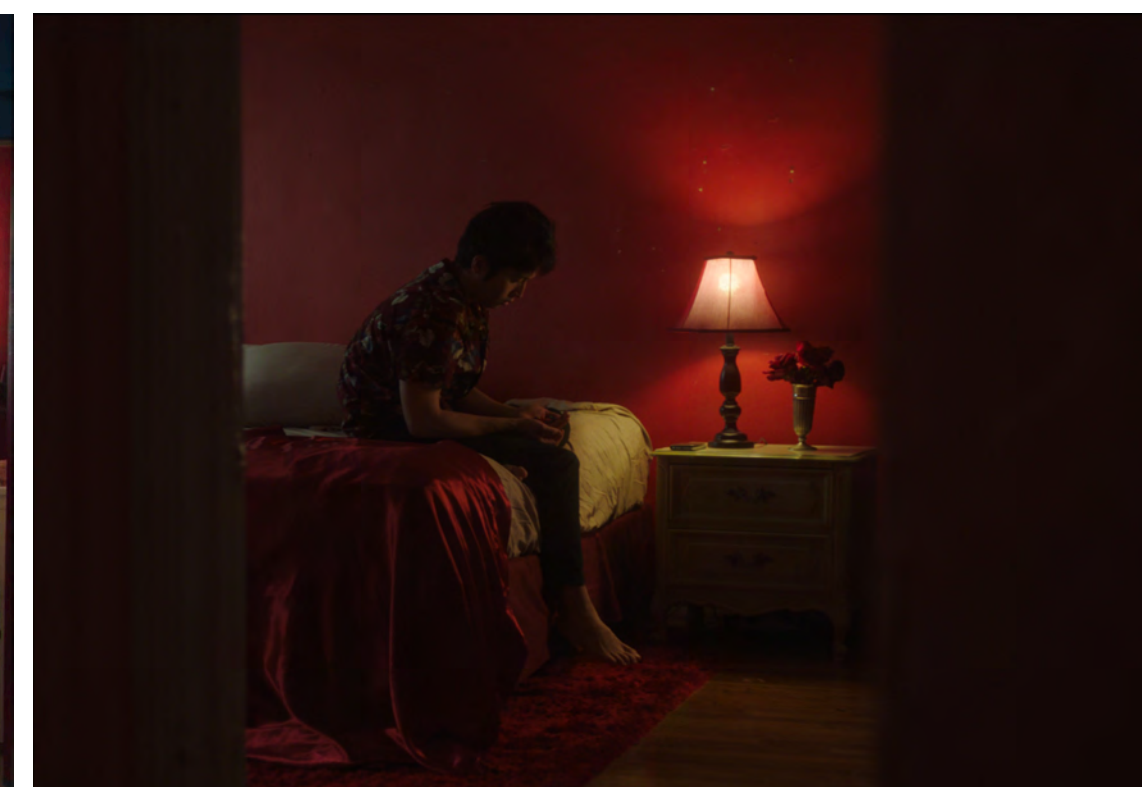

Tsugumi

20MIN EXPERIMENTAL 2018 US

2022 Slamdance Film Festival

Dir. Shiyu Hu
Producer: Cindy Wu
Cinematography:
Tanmay Chowdhary
Production Design: Yuelin Zhao
Editor: Shiyu Hu
Sound: Colin Hang Ren
Music: Norvin Tawang