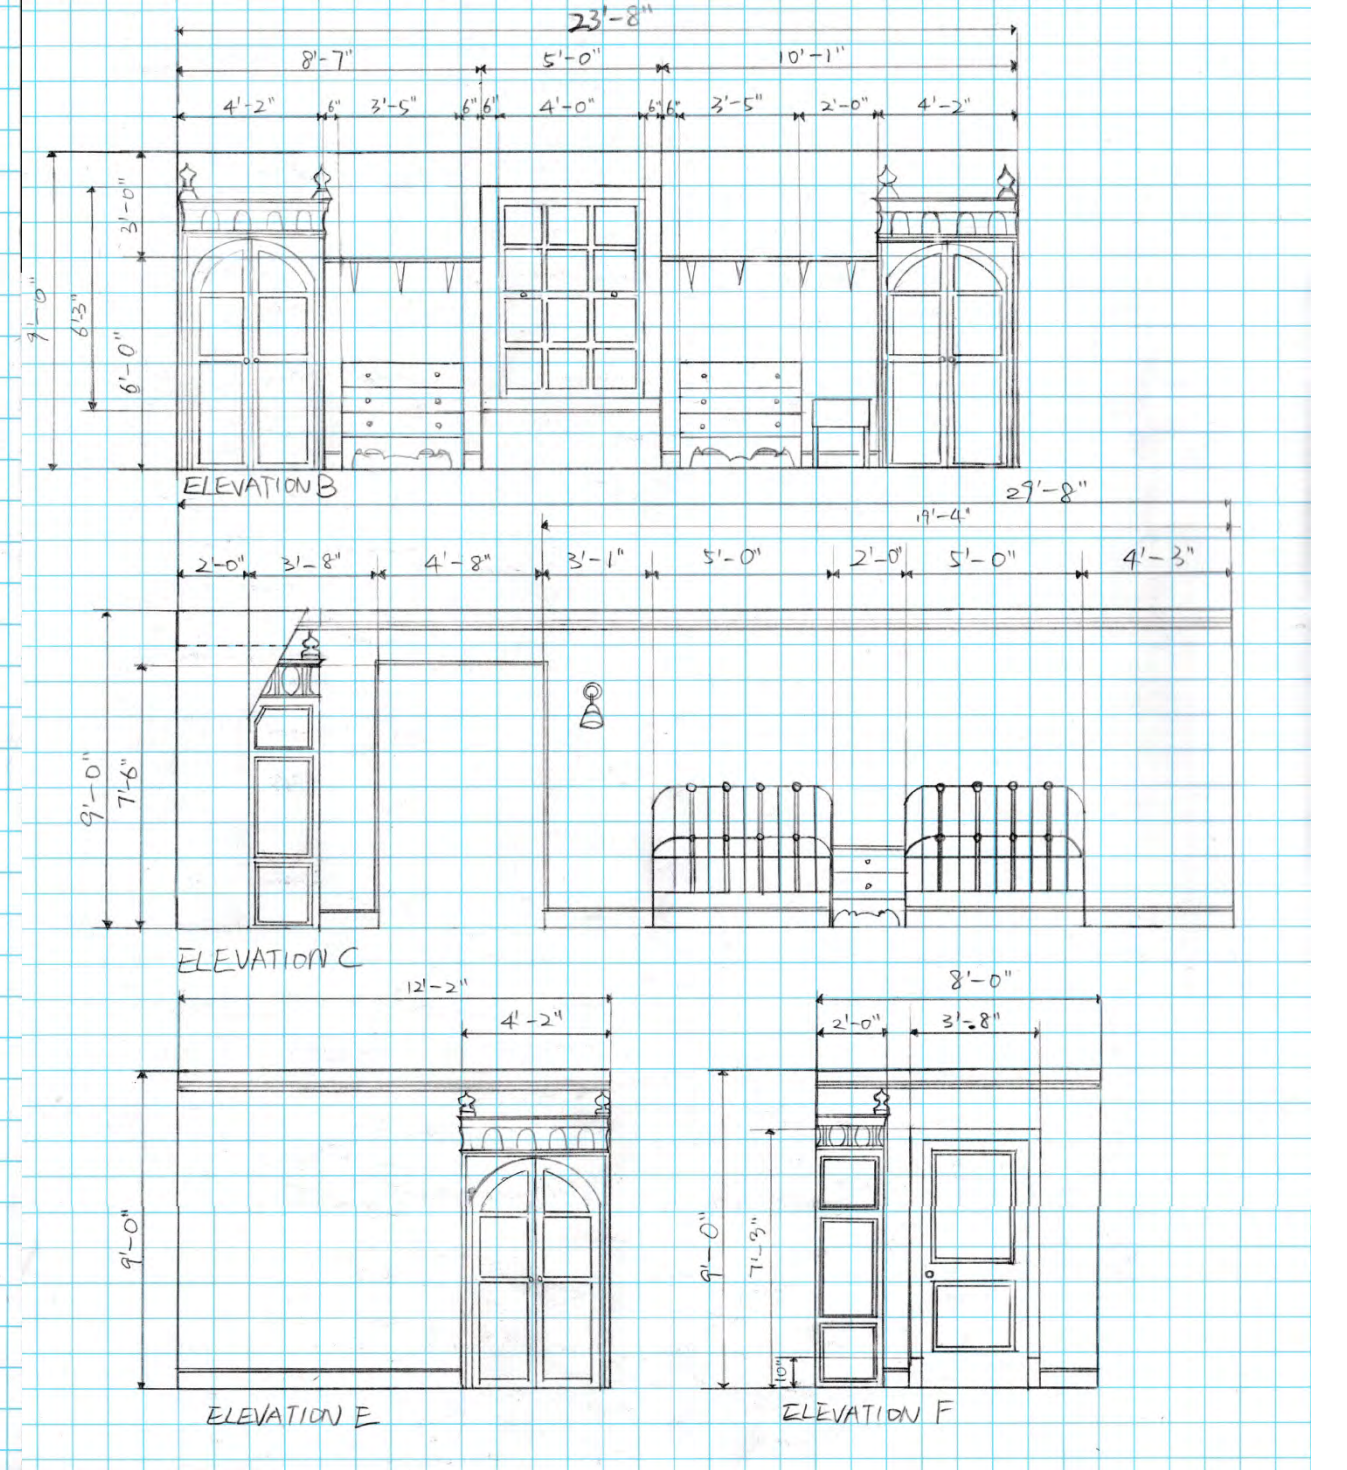

Scene Analysis on the Kid's Bedroom in Mary Poppins, 1964

Research Ground Plan Elevation