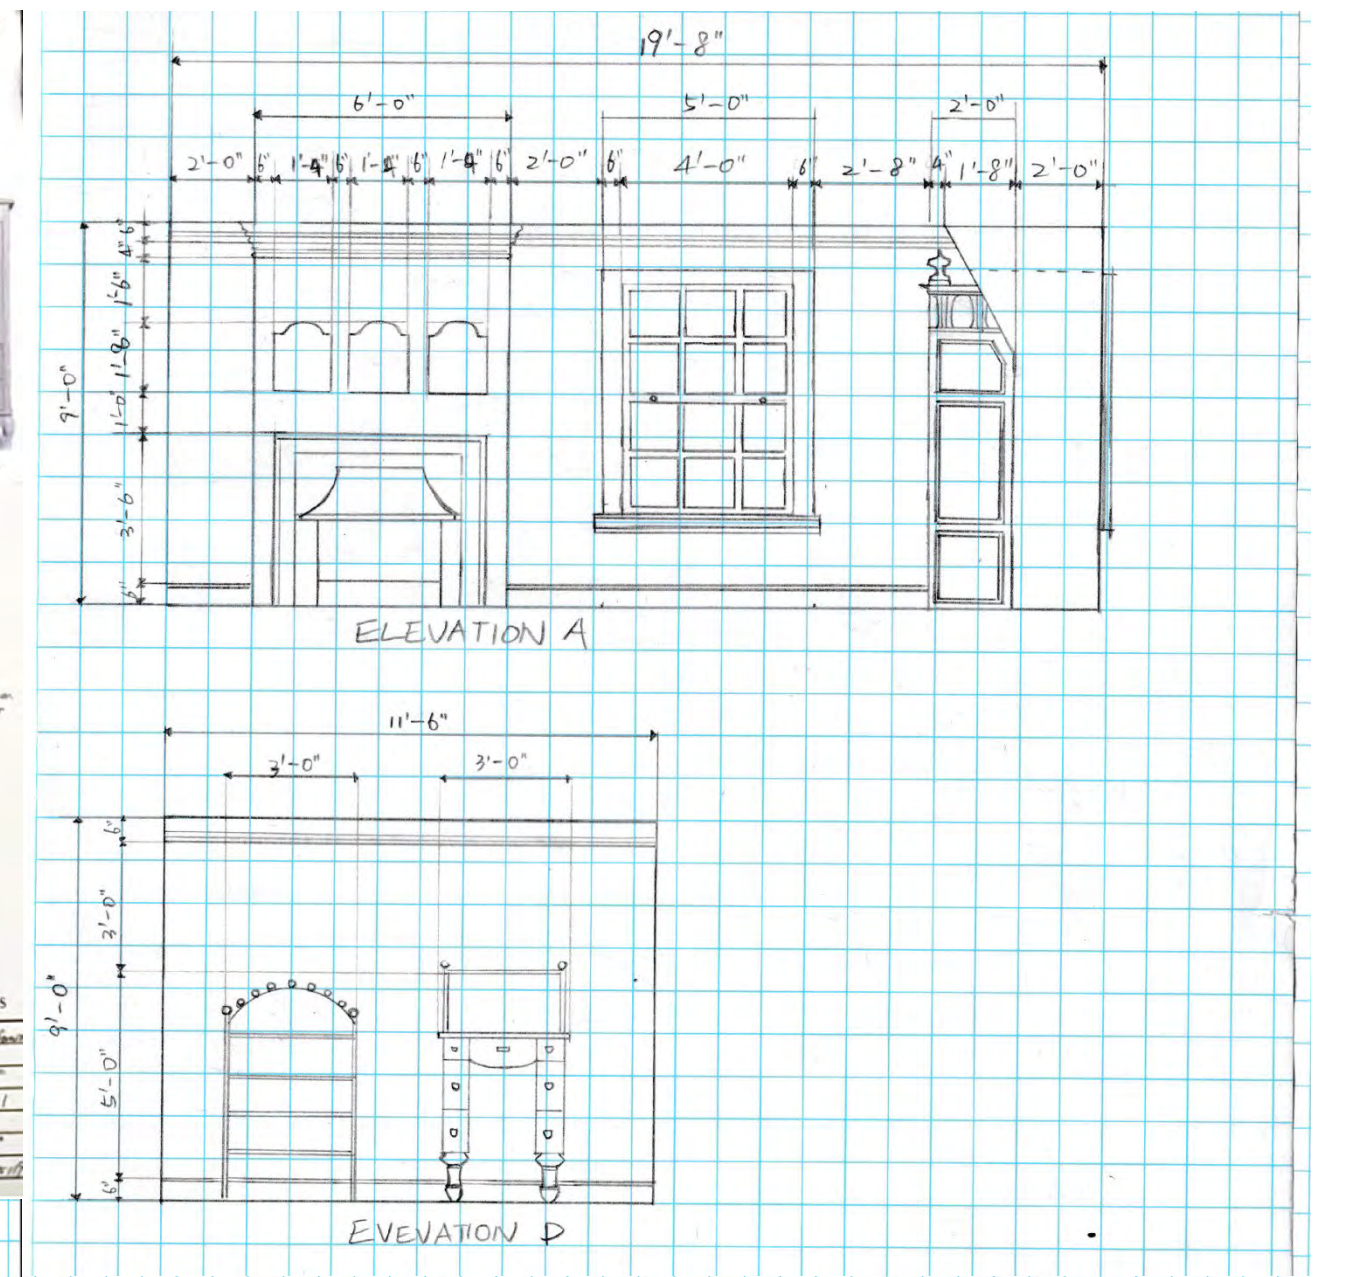

Scene Analysis on the Kid's Bedroom in Mary Poppins, 1964

Research Ground Plan Elevation