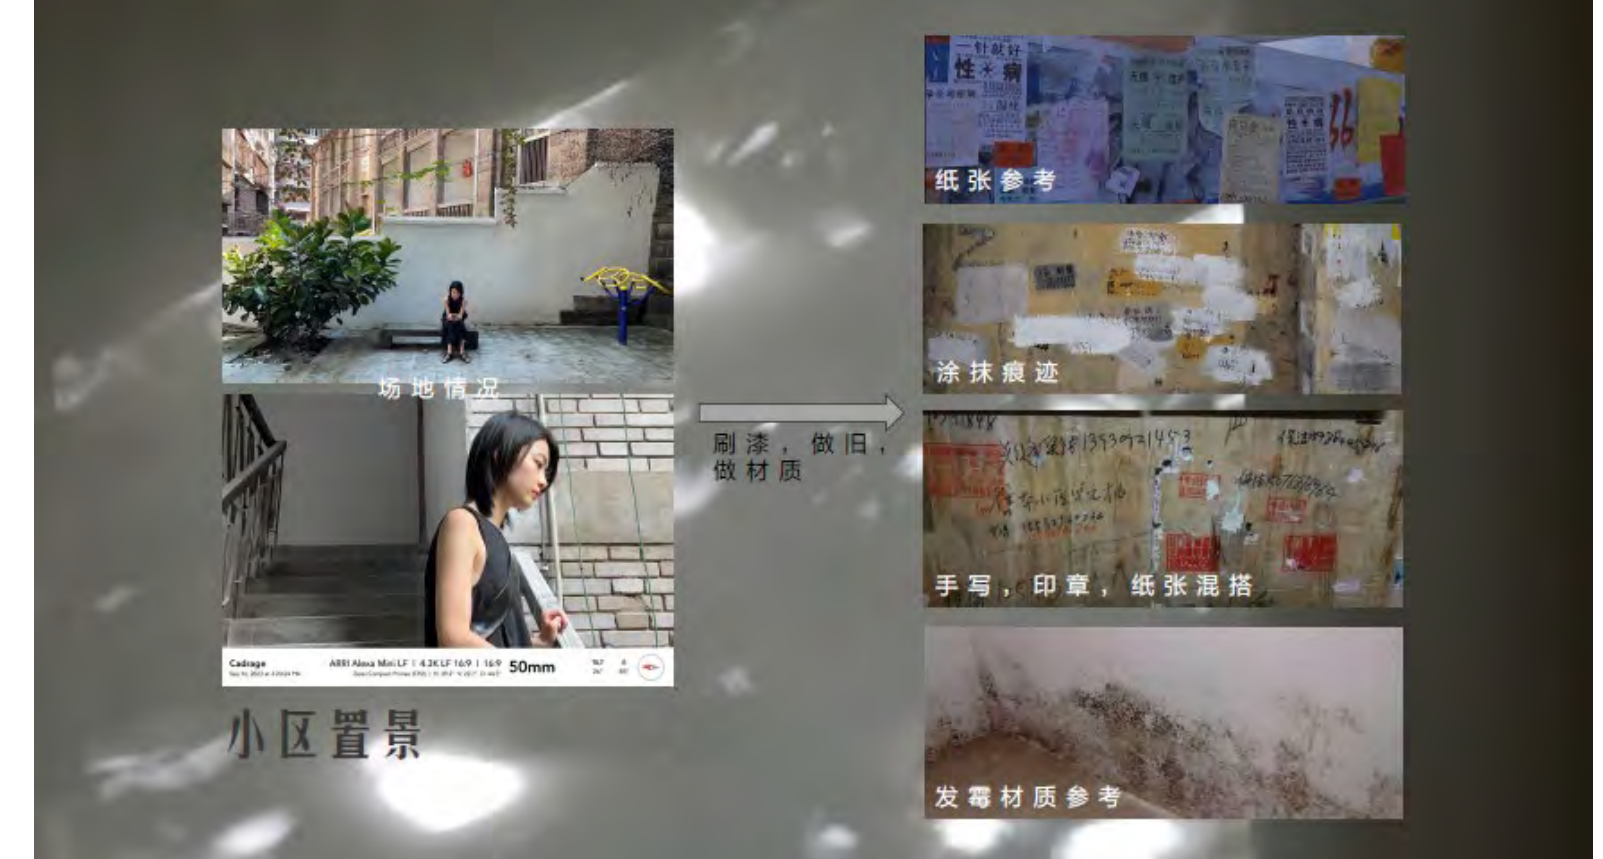

Dissonance 梵阿玲

DRAMA SHORT IN-POST, CHINA

Dir. Chaochen Li
Producer: Zhichun Huang
Cinematography: Chaochen Li
Production Design: Yuelin Zhao

Research / Lookbook