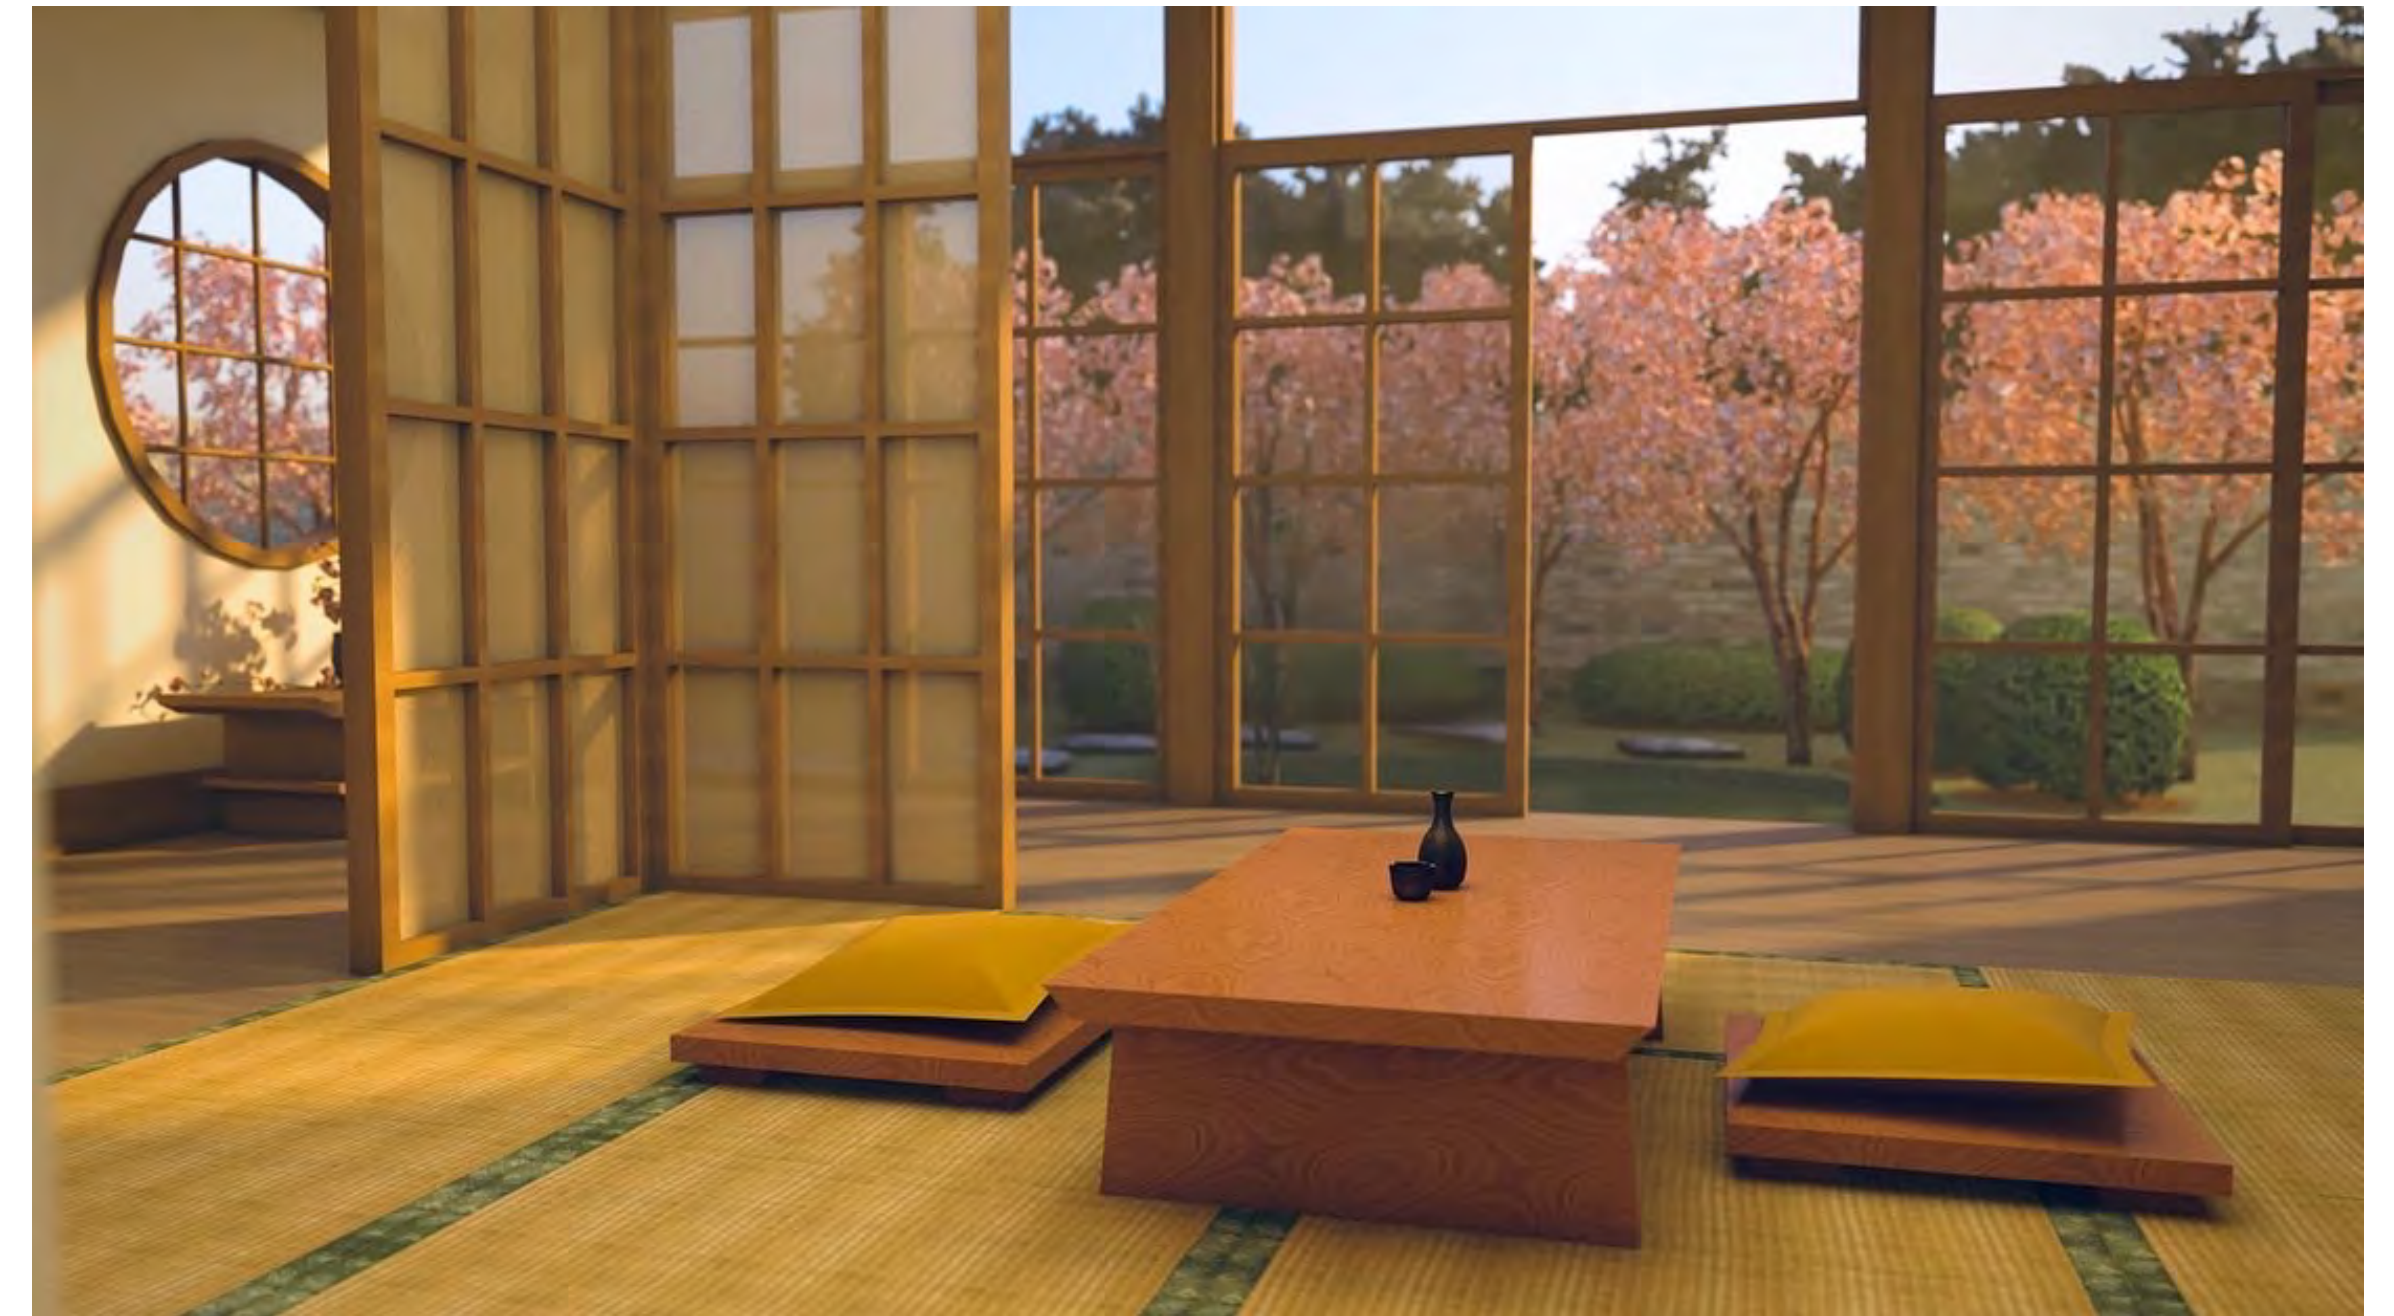

NEED A DRINK DOLLFACE?

No Great Love Story Starts With Salad!

Enjoy a Delicious "Dirty" Martini!

Weitzerland

Cocktails

Yuelin Zhao Graphic Design

FEATURE FILM JACK & LOU

Full Reel on joleneyuelinzhao.com