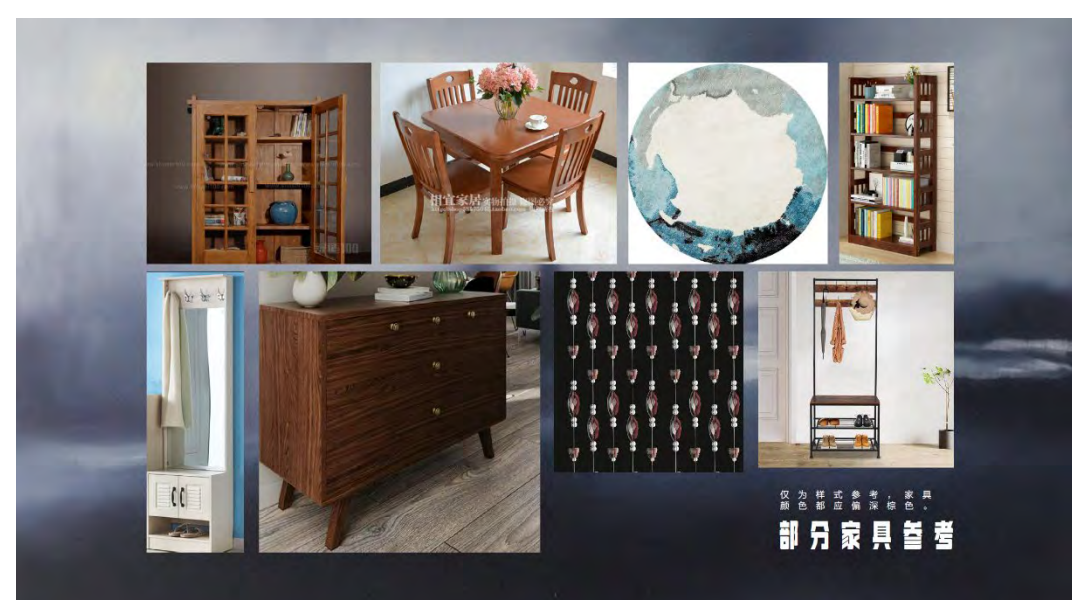

Research / Lookbook