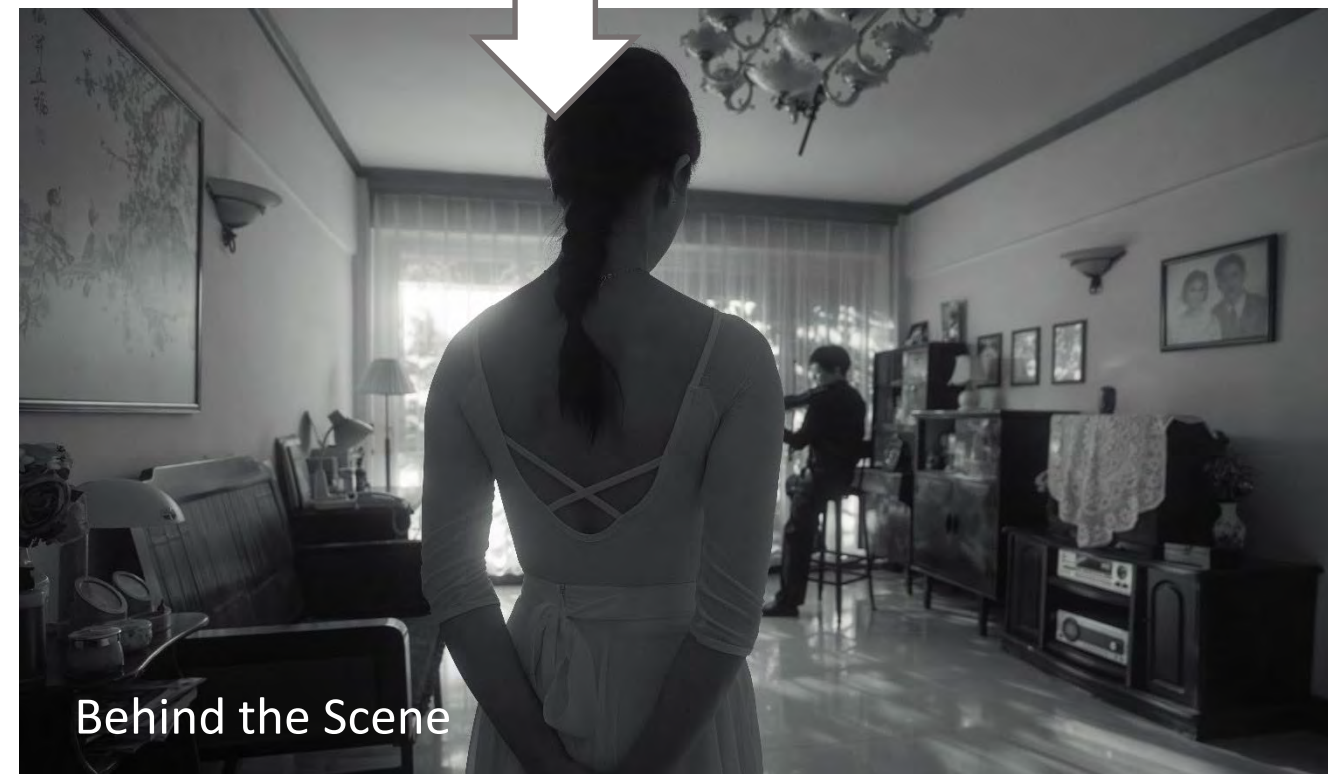

Dissonance

DRAMA SHORT IN-POST, CHINA