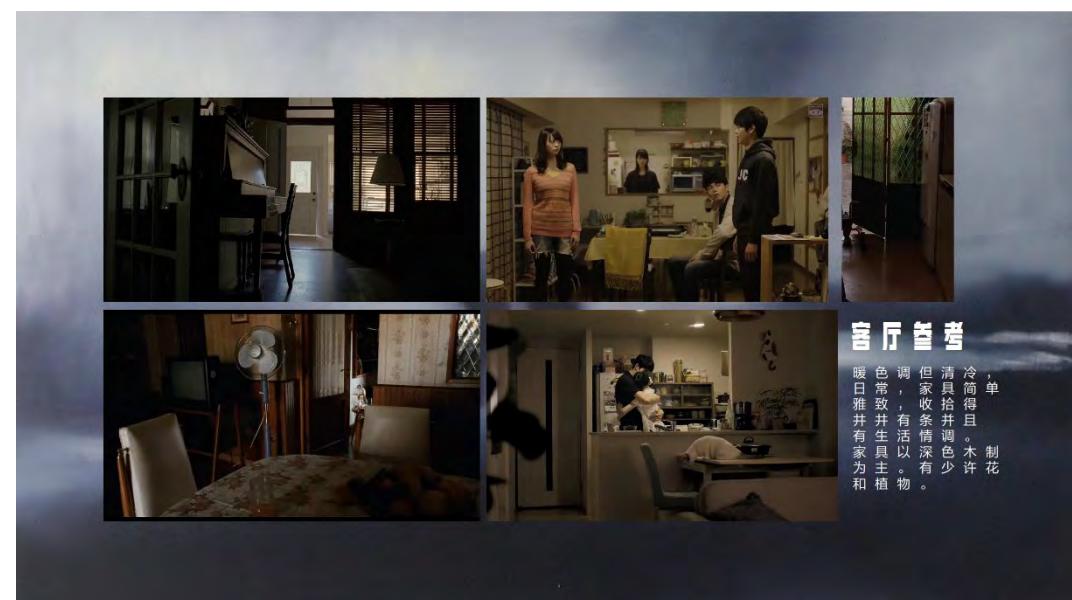

Research / Lookbook