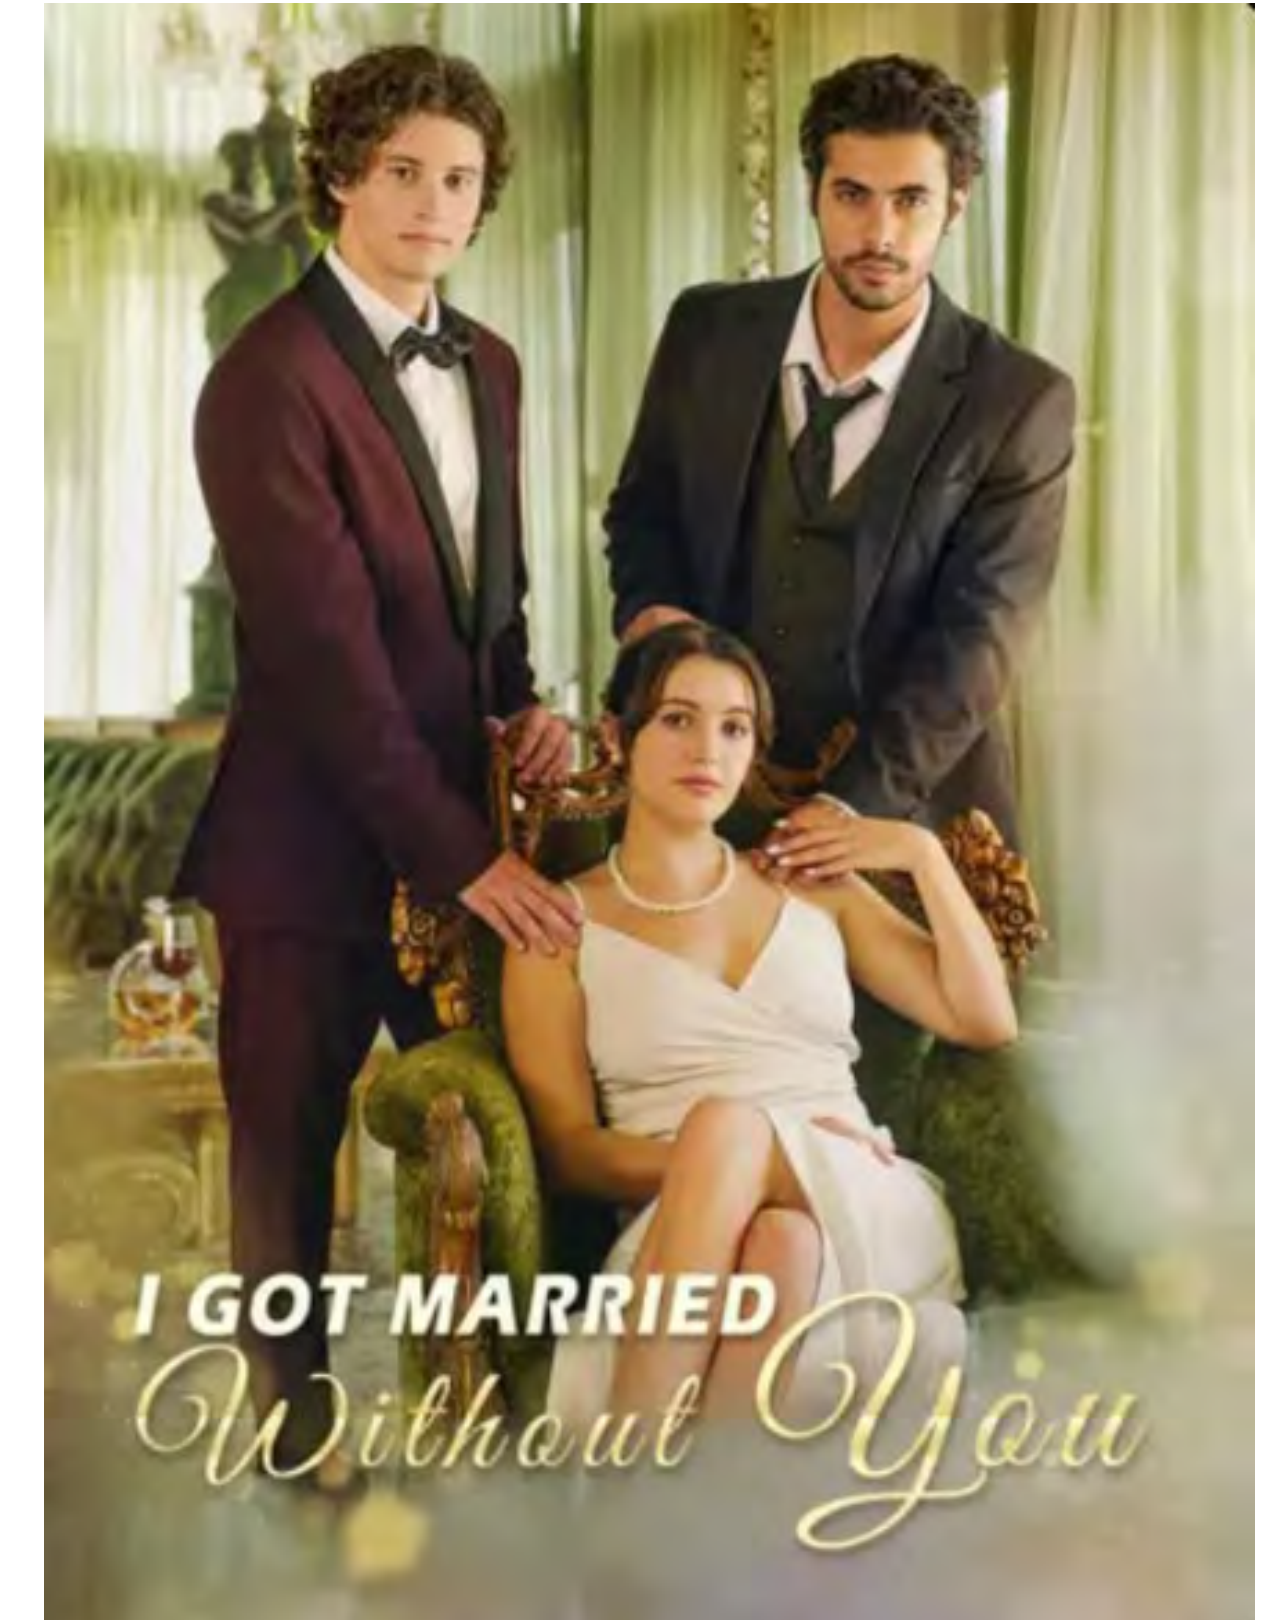

OTHER COMMERCIAL WORKS

ReelShort –Vertical Series