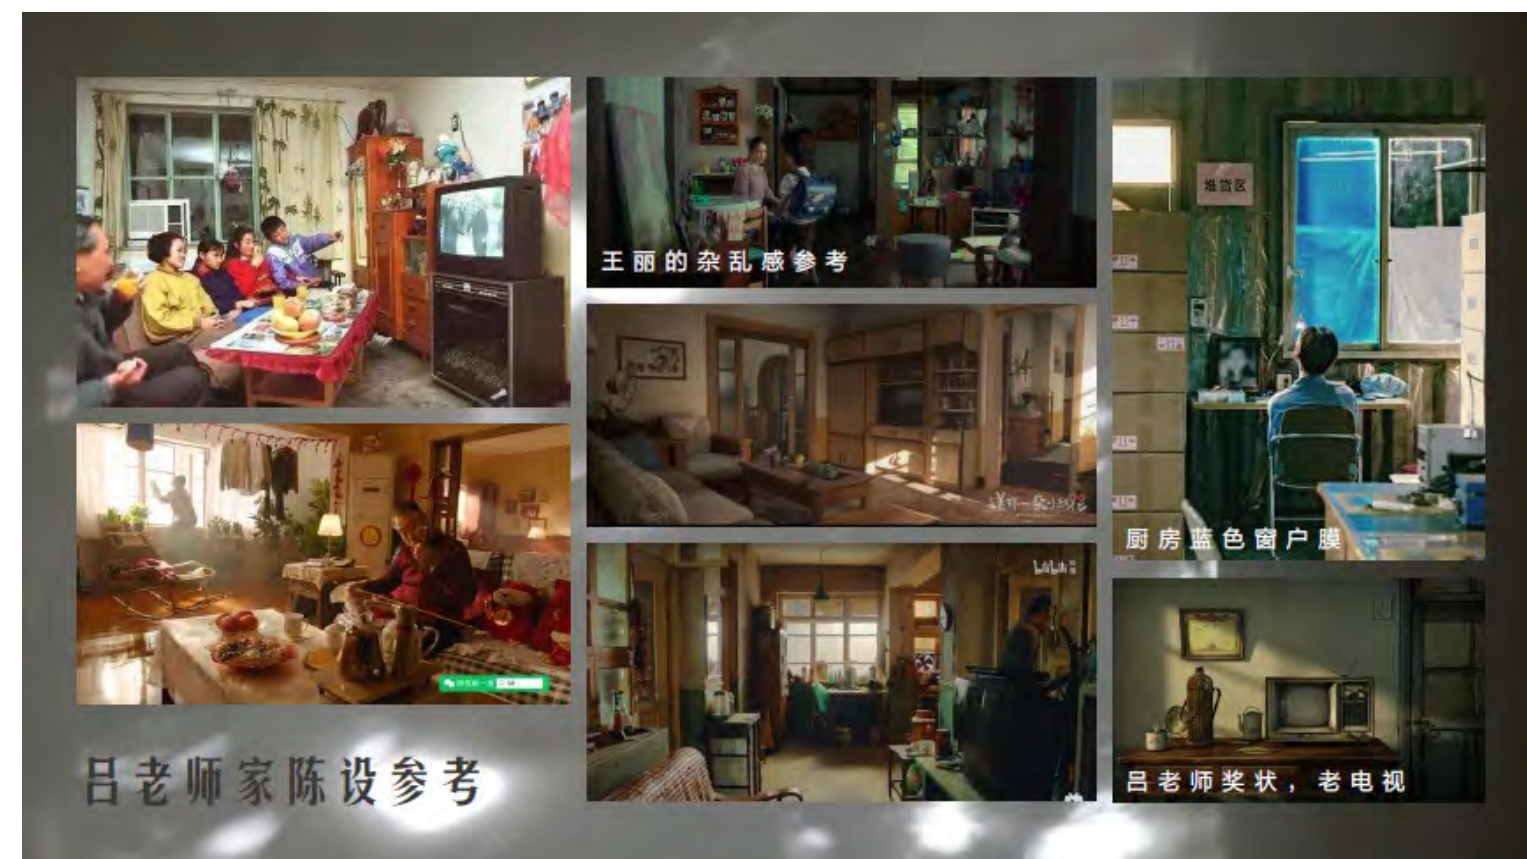

Dissonance 梵阿玲

DRAMA SHORT IN-POST, CHINA

Dir. Chaochen Li
Producer: Zhichun Huang
Cinematography: Chaochen Li
Production Design: Yuelin Zhao

Research / Lookbook