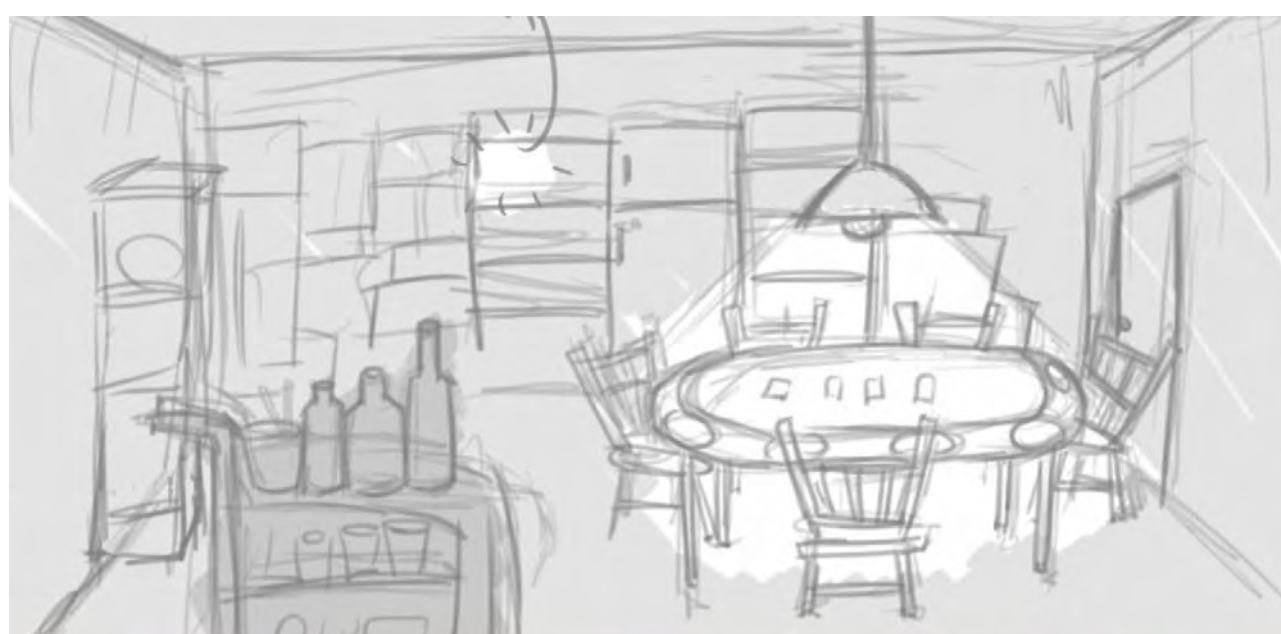

swing set with 5 different set ups