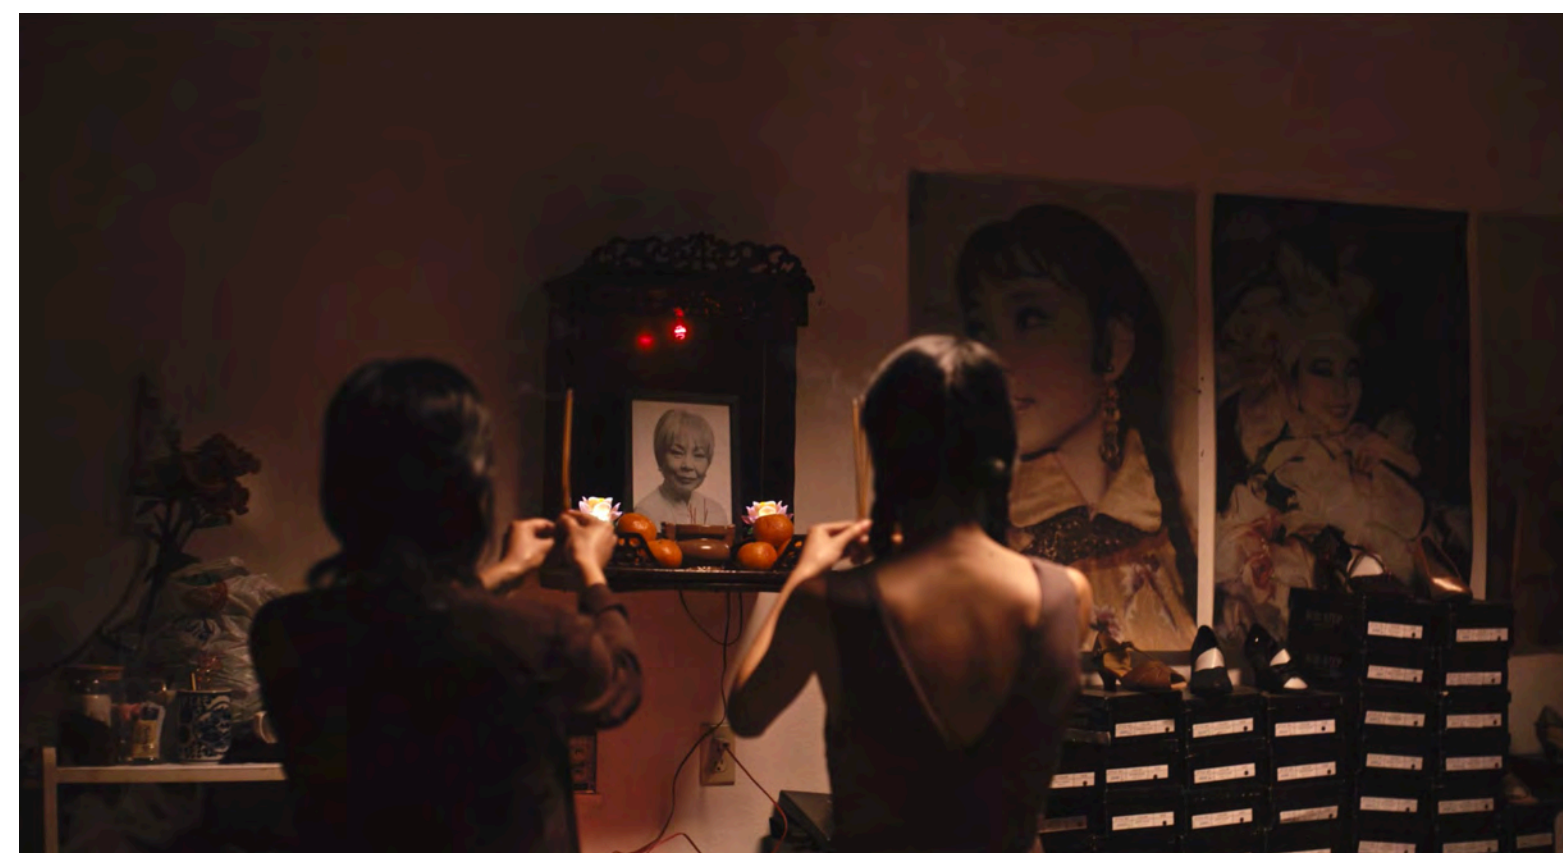

Only The Moon Stands Still

Only the Moon Stands Still

20MIN Indeed Rising Voices Short 2021 US