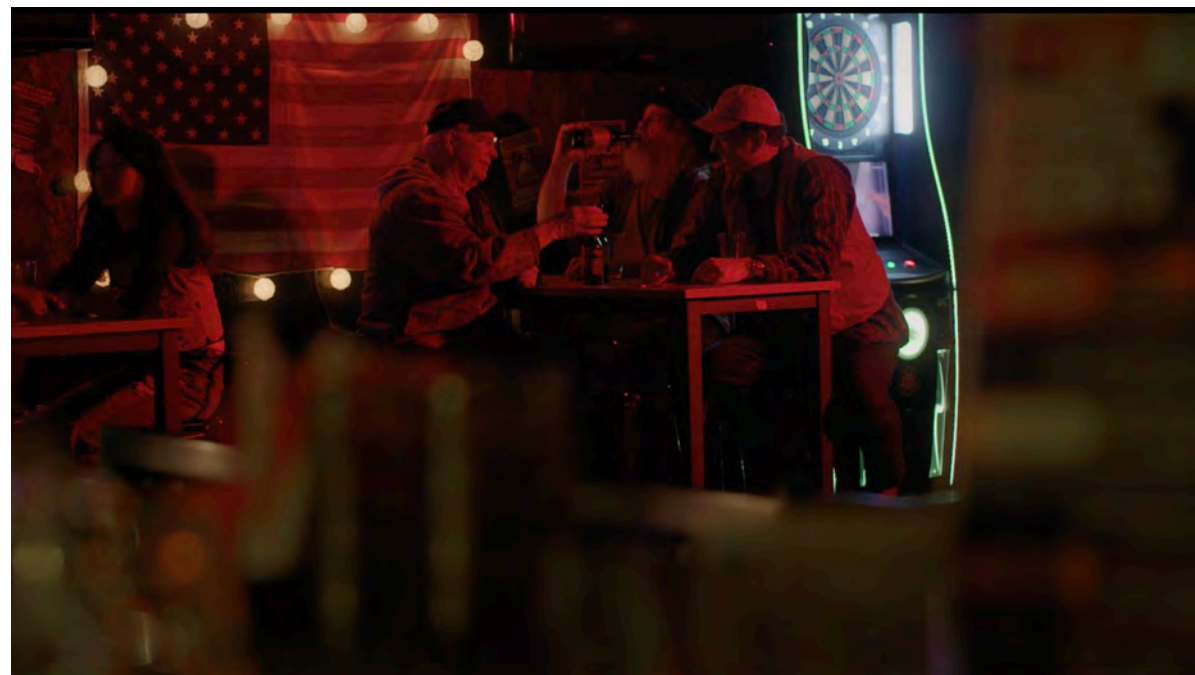

JILL RENNER

NICOLE FALK

Kindling

ISC PRESENTS "KINDLING" MUSIC COMPOSED BY ALEXANDRA KALINOWSKI MUSIC SUPERVISOR REJANE OLHAM SOUND BY DOROTHY LEE & HUANG LO-YAO ASSISTANT DIRECTOR MARTIN GREGG
EDITED BY TSIU TZU-YUEH & RILEY SWEENEY LYNCH COSTUME DESIGNER MARIA LAURA SANDOVAL PRODUCTION DESIGNER YUELIN ZHAO & JUMAI YUSUF CINEMATOGRAPHY BY VANON LI
CASTING BY KARA SULLIVAN & FERSTOU JILALI PRODUCED BY EMILY MEYERS & YOUSSEF GOUDA WRITTEN BY SHERIDAN WALTON DIRECTED BY XINYI ZHU

Kindling

12 MIN DRAMA 2019 US

Palm Springs International Short Fest
Heartland International Film Festival
HollyShorts Film Festival
Flickers' Rhode Island International Film Festival

Dir. Xinyi Zhu
Producer: Emily Meyers, Youssef Gouda
Cinematography: Vanon Li
Production Design: Yuelin Zhao, Jumai Yusuf
Editor: Riley Sweeney Lynch, Tzu-Yueh Hsu
Sound: Dorothy Lee, Lo-Yao Huang
Music: Alexandra Kalinowski