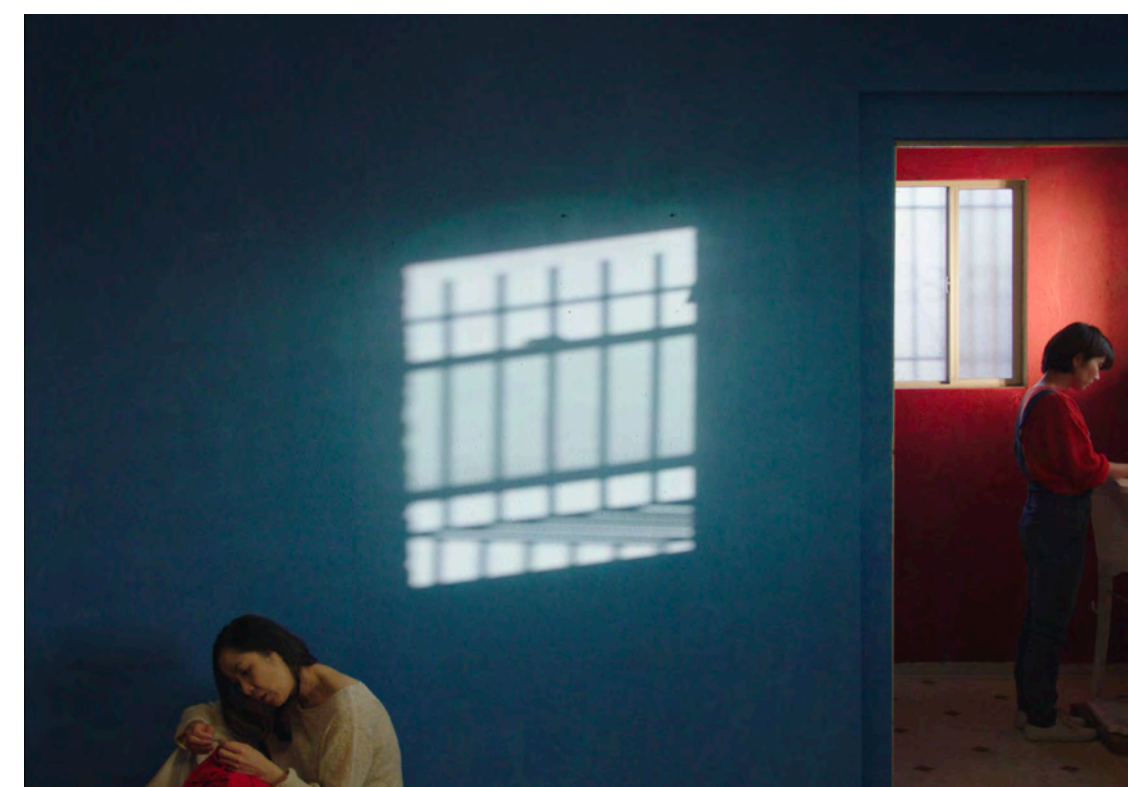

Tsugumi

20MIN EXPERIMENTAL 2018 US

2022 Slamdance Film Festival

Dir. Shiyu Hu
Producer: Cindy Wu
Cinematography:
Tanmay Chowdhary
Production Design: Yuelin Zhao
Editor: Shiyu Hu
Sound: Colin Hang Ren
Music: Norvin Tawang