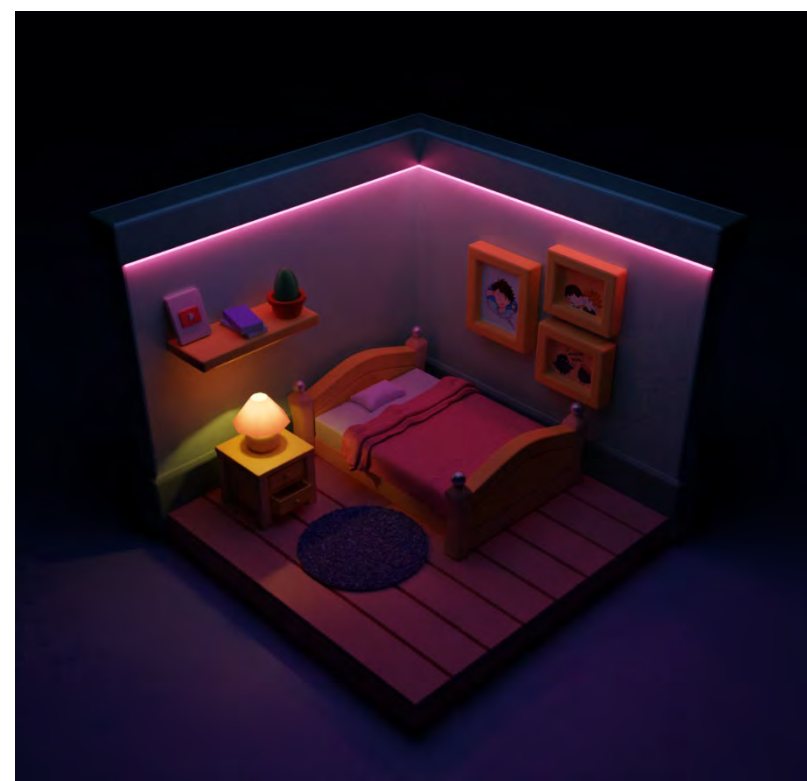

3D Rendering

Full Reel on
joleneyuelinzhao.com