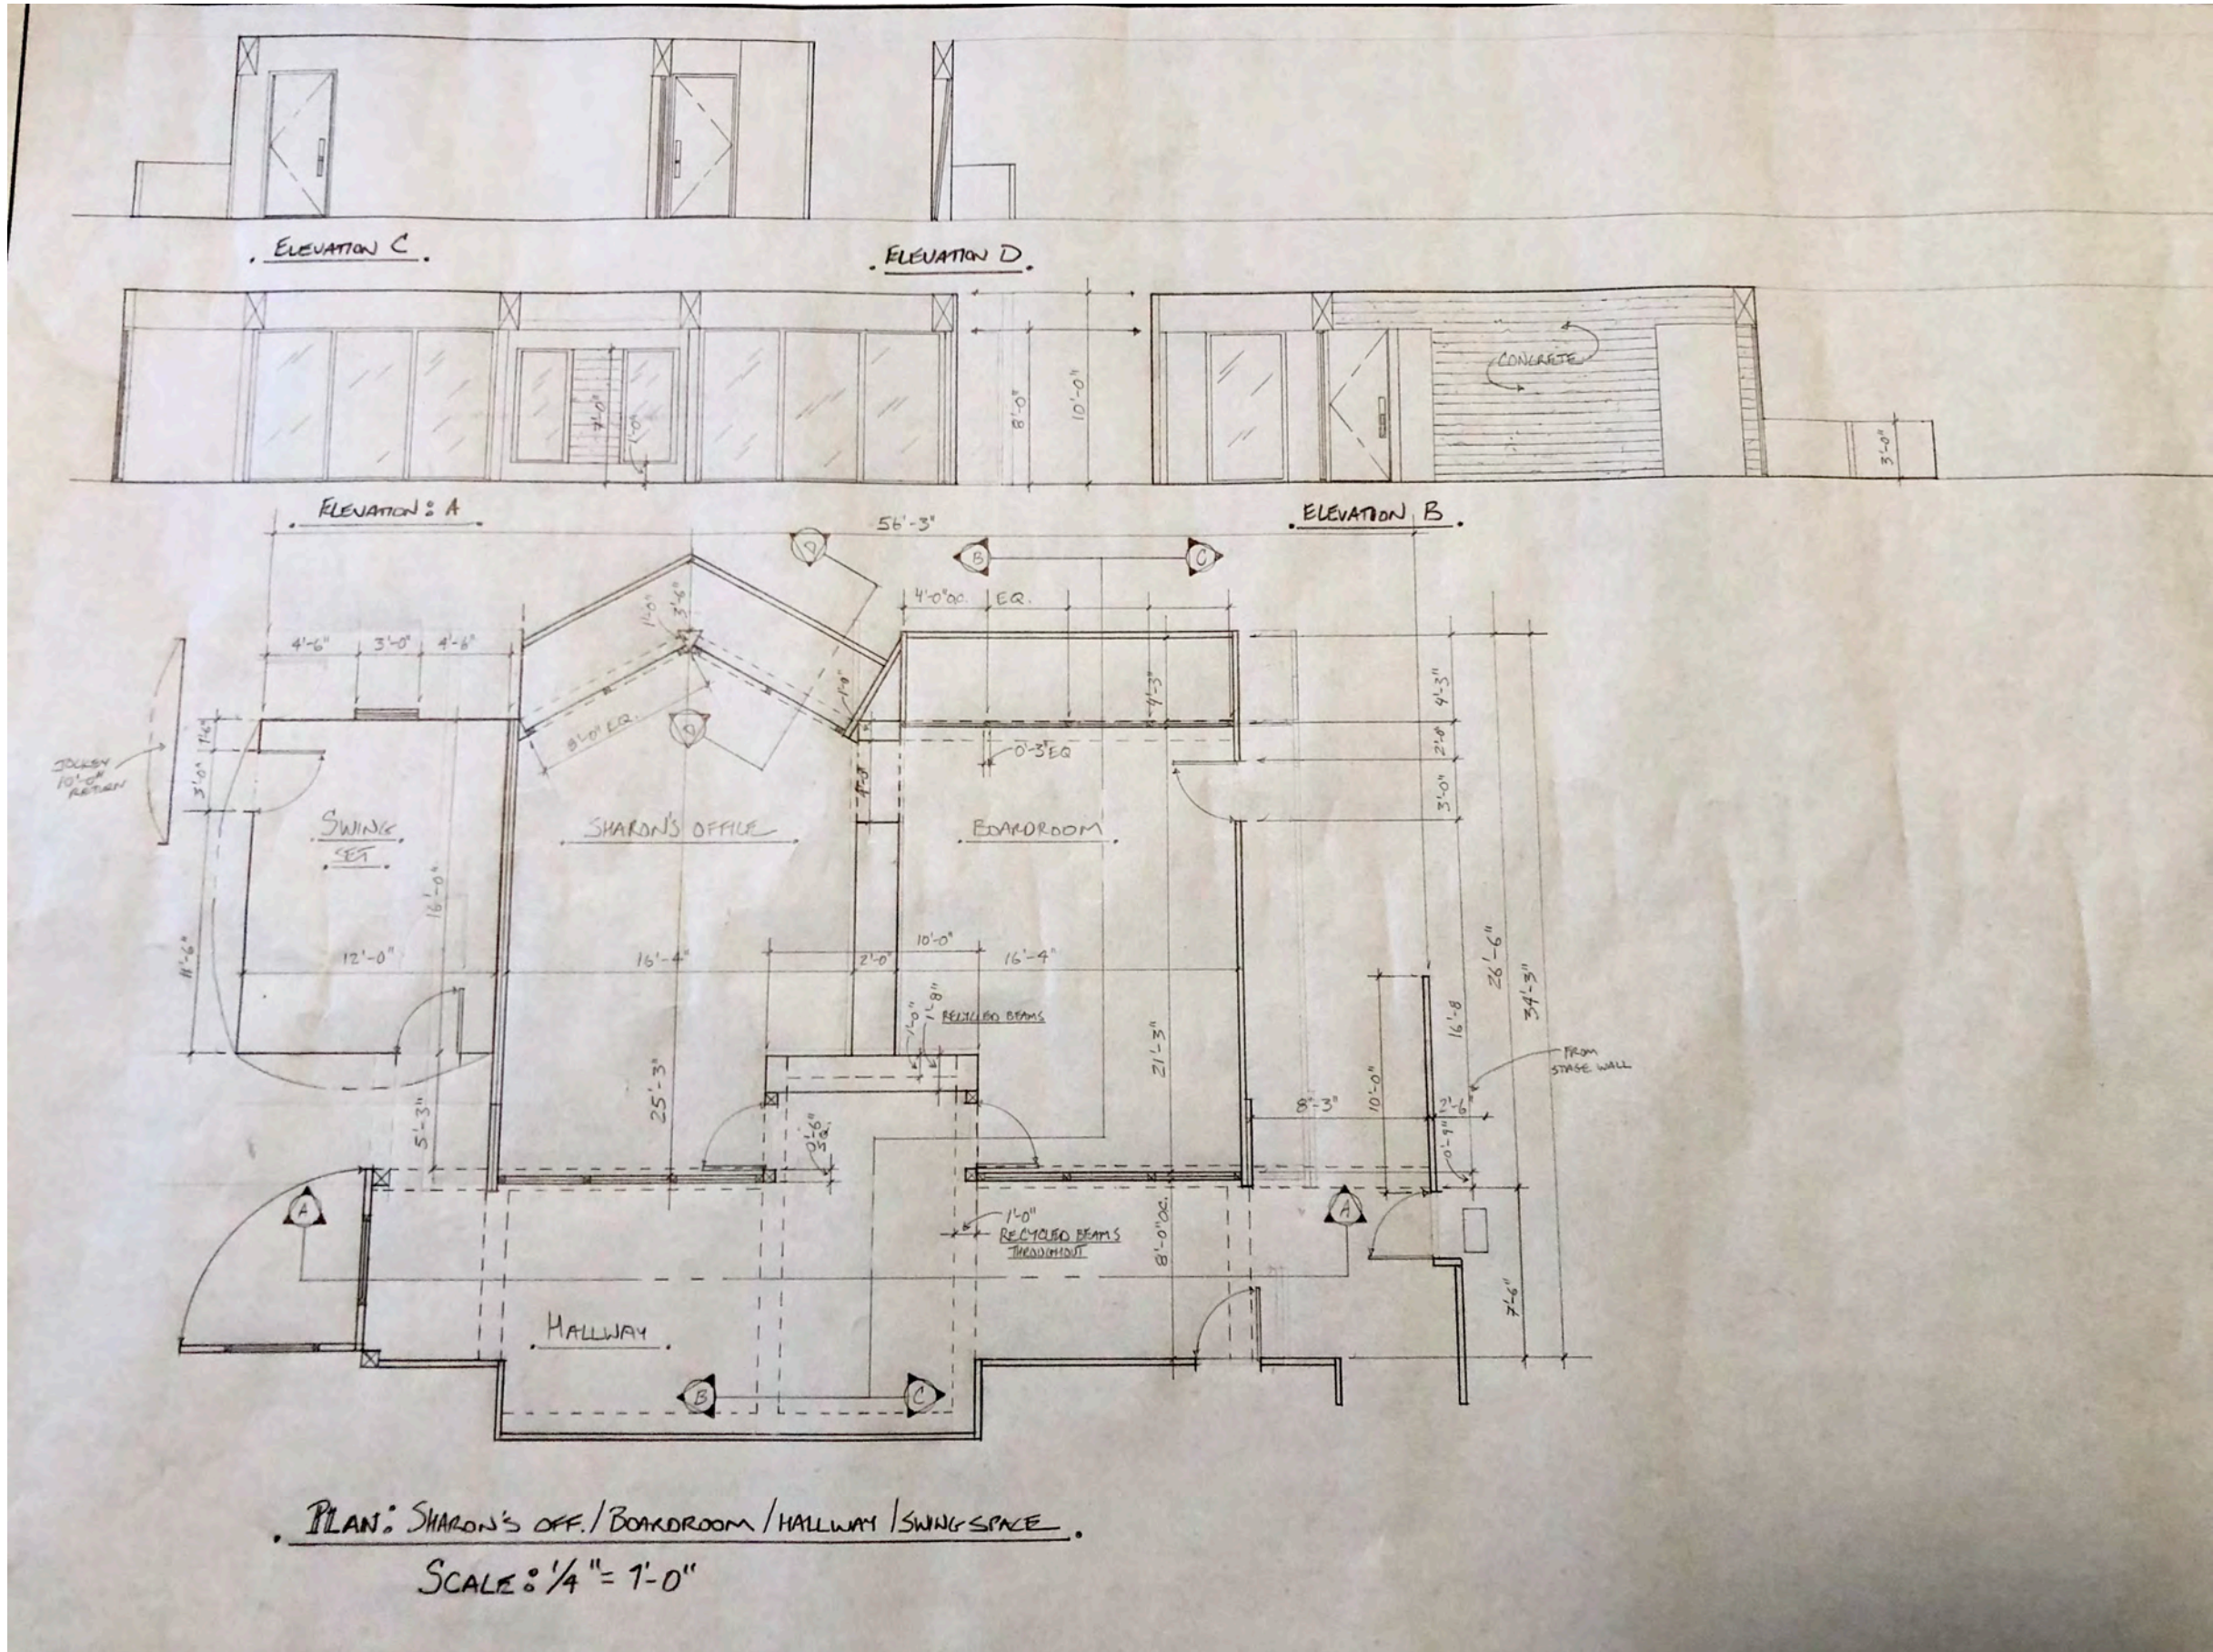

swing set with 5 different set ups