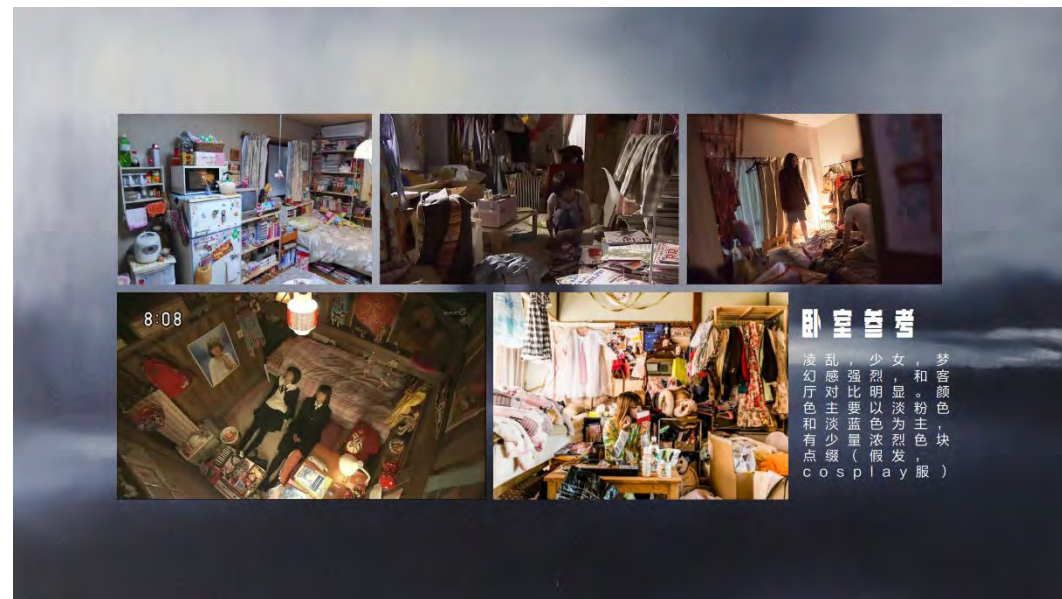

Research / Lookbook