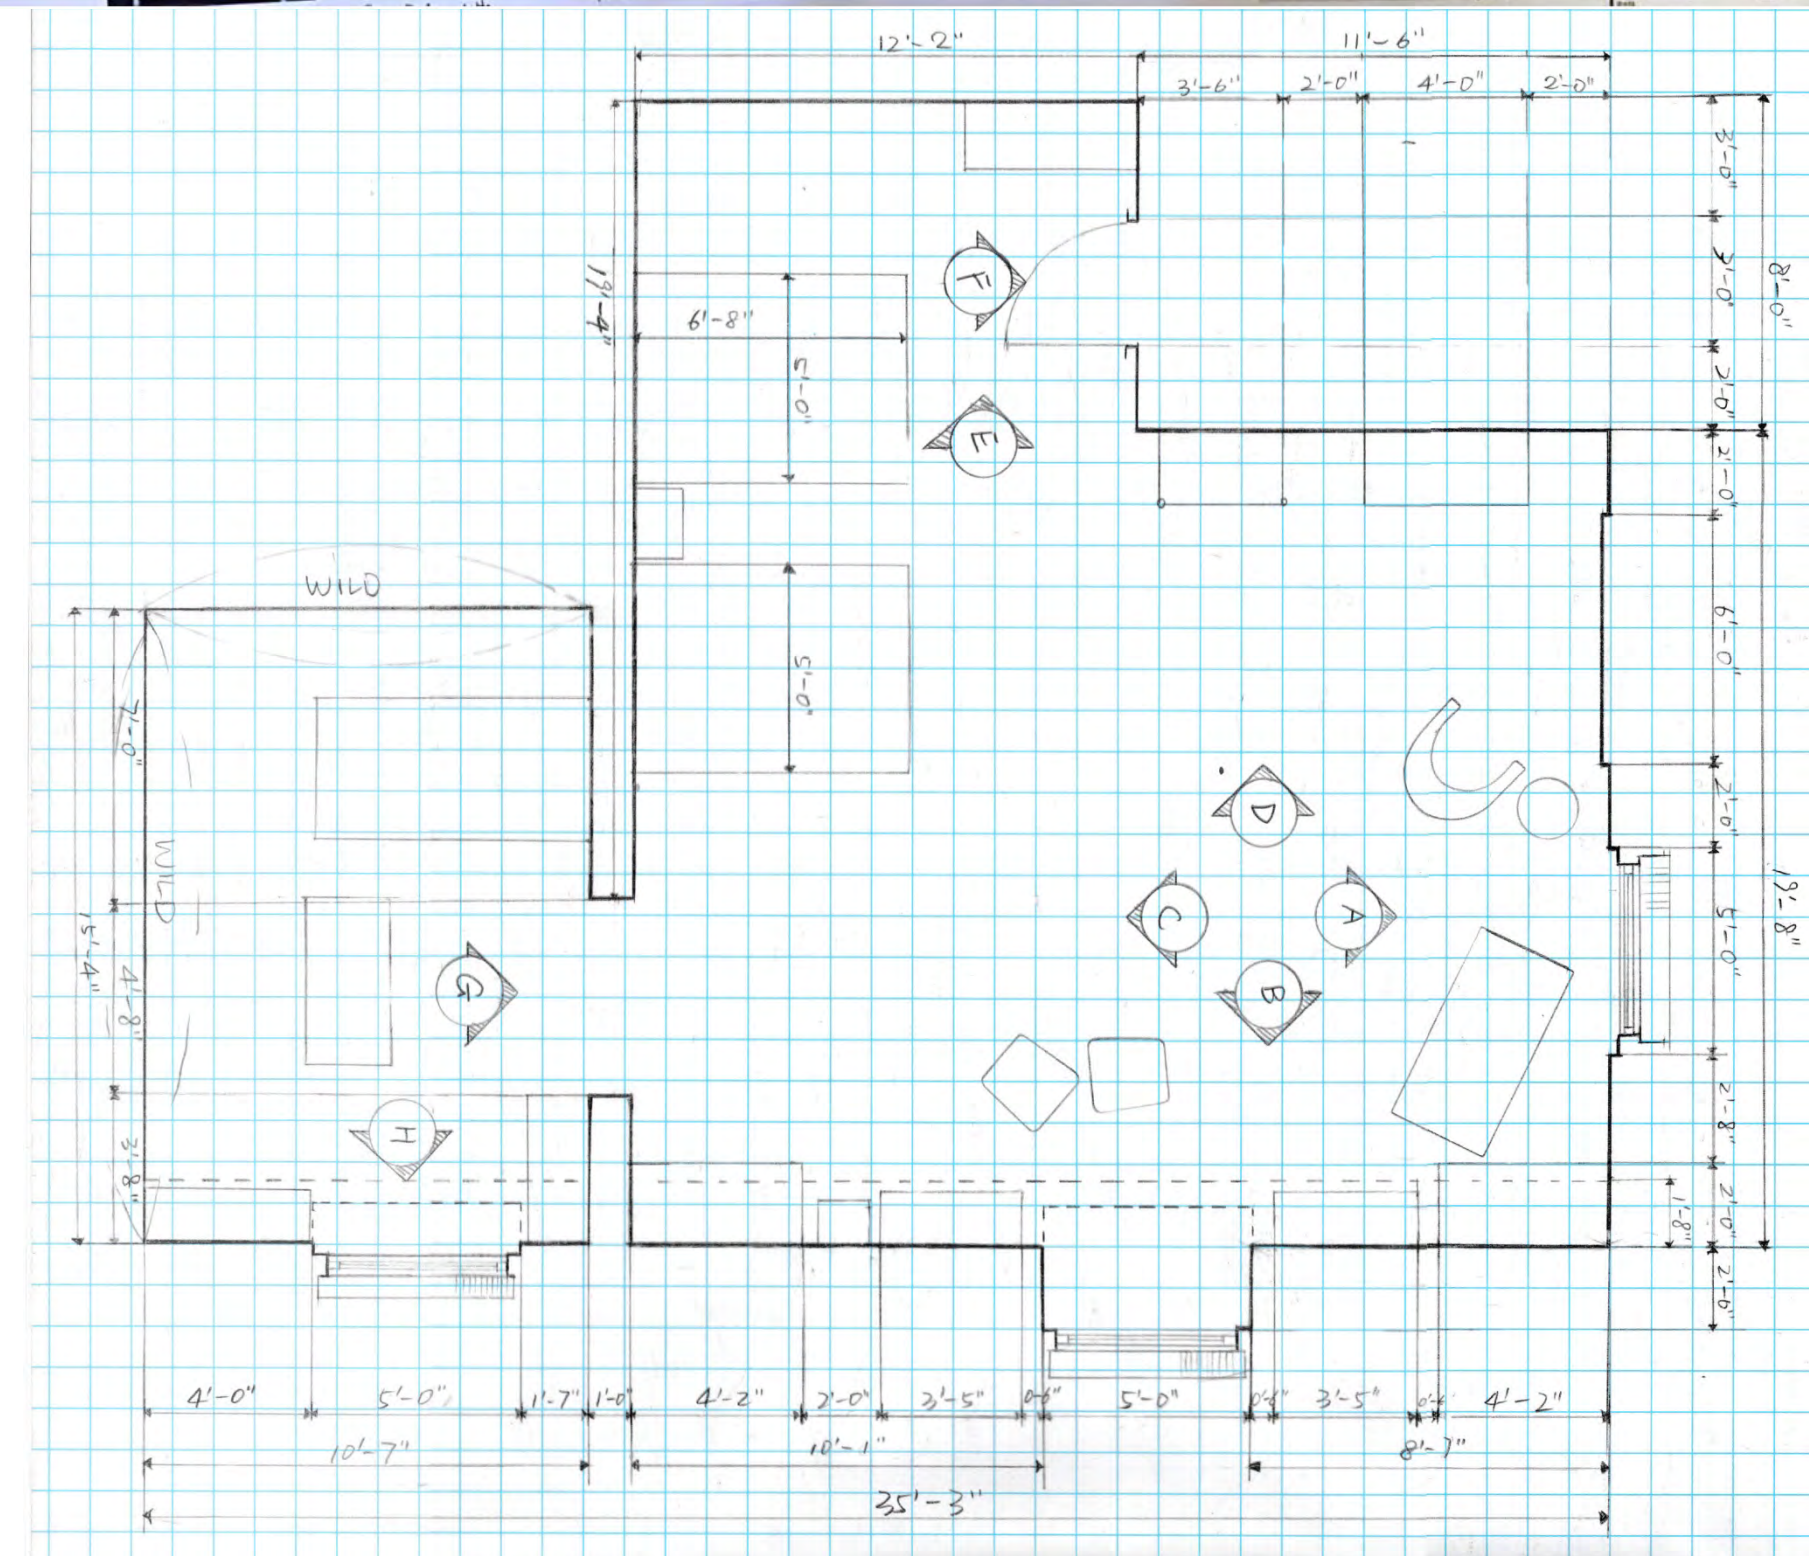

Scene Analysis on the Kid's Bedroom in Mary Poppins, 1964

Research Ground Plan Elevation