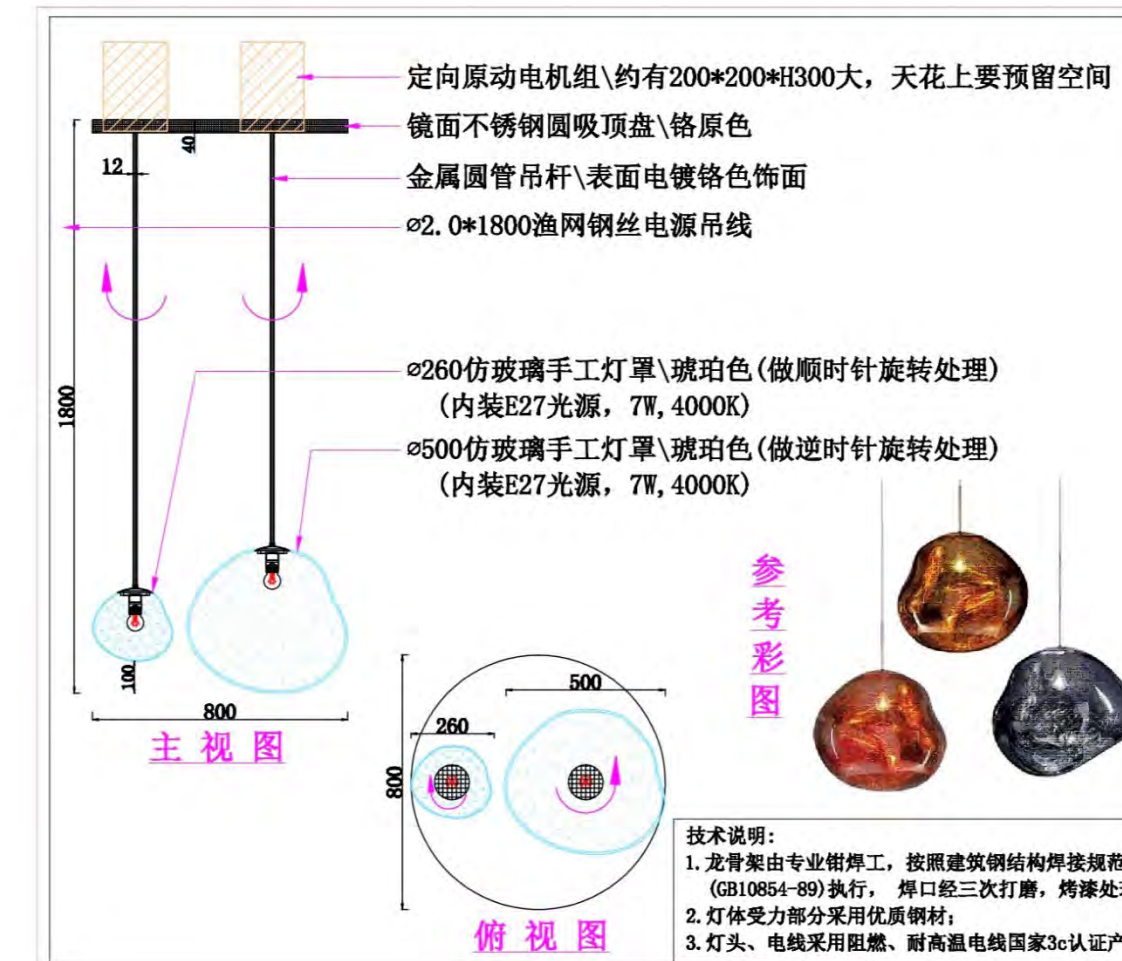

Sketch Up Model, Vray Render, Ground Plan

Research / Lookbook

Sun Kills Moon

Set Decoration Details: Before & After

Sun Eclipse Chandelier Design Process

Rough Sketch

Digital Drafting

Final Outcome