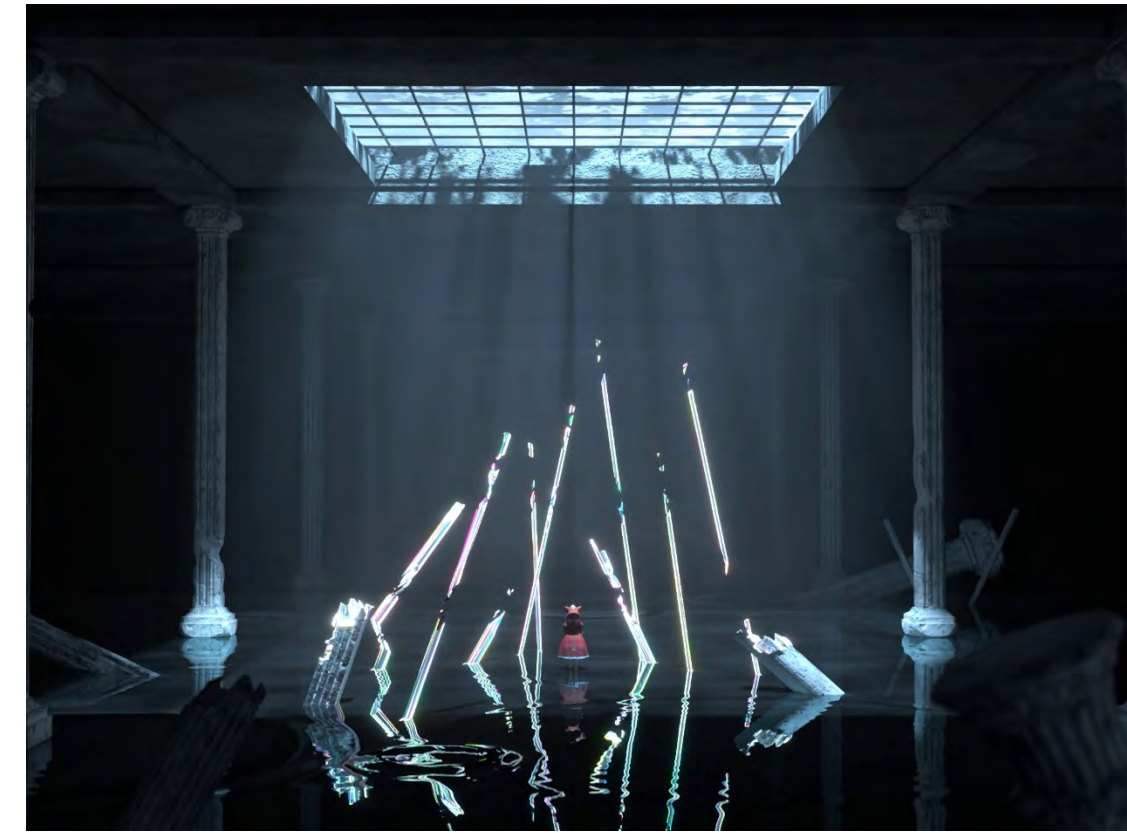

Full Reel on
joleneyuelinzhao.com

3D
Rendering